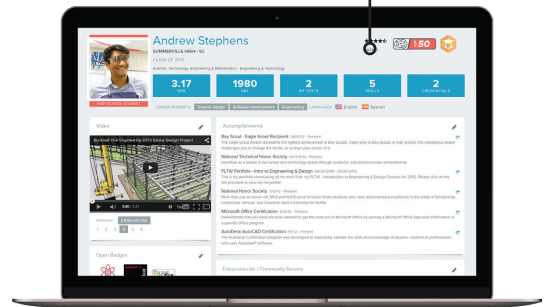

STEM Premier profile

Benefits To SME Members

Connectivity

SME members can be messaged **directly**, **recruited** by colleges, companies and organizations within STEM Premier.

Analysis

STEM Premier evaluates individual achievements and shares comparison data on state and national levels.

Organization

SME members build virtual portfolios* that organize and showcase everything about themselves - skills, test scores, and more.

Guidance

We offer recommendations and resources to foster career growth and help SME members optimize their individualized profile.

Recognition

High school SME members can be rated & ranked** and showcase digital badges such as the **SME Membership digital badge**.

Scholarships

SME members can discover and match up with SME Education Foundation scholarships and financial aid through **Red Kite®**.

Powered by

STEMPremier®

Questions? Need some help? Contact SME.

service@sme.org | 800 733 4763

*STEM Premier® is committed to ensuring student privacy is protected. To learn more, please visit stempremier.com/privacy-policy.

**Only high school students have the ability to be rated & ranked on STEM Premier®.