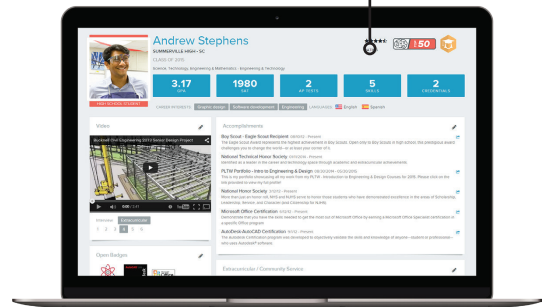

STEM Premier profile

Benefits To **SME Members**

Connectivity

SME members can be messaged **directly**, **recruited** by colleges, companies and organizations within STEM Premier.

Analysis

STEM Premier evaluates individual achievements and shares comparison data on state and national levels.

Organization

SME members build virtual portfolios* that organize and showcase everything about themselves - skills, test scores, and more.

Guidance

We offer recommendations and resources to foster career growth and help SME members optimize their individualized profile.

Recognition

High school SME members can be rated & ranked** and showcase digital badges such as the **SME Membership digital badge**.

Scholarships

SME members can discover and match up with SME Education Foundation scholarships and financial aid through **Red Kite®**.

Powered by

STEMPremier®

Questions? Need some help? Contact SME.

service@sme.org | 800 733 4763

*STEM Premier® is committed to ensuring student privacy is protected. To learn more, please visit stempremier.com/privacy-policy.

**Only high school students have the ability to be rated & ranked on STEM Premier®.